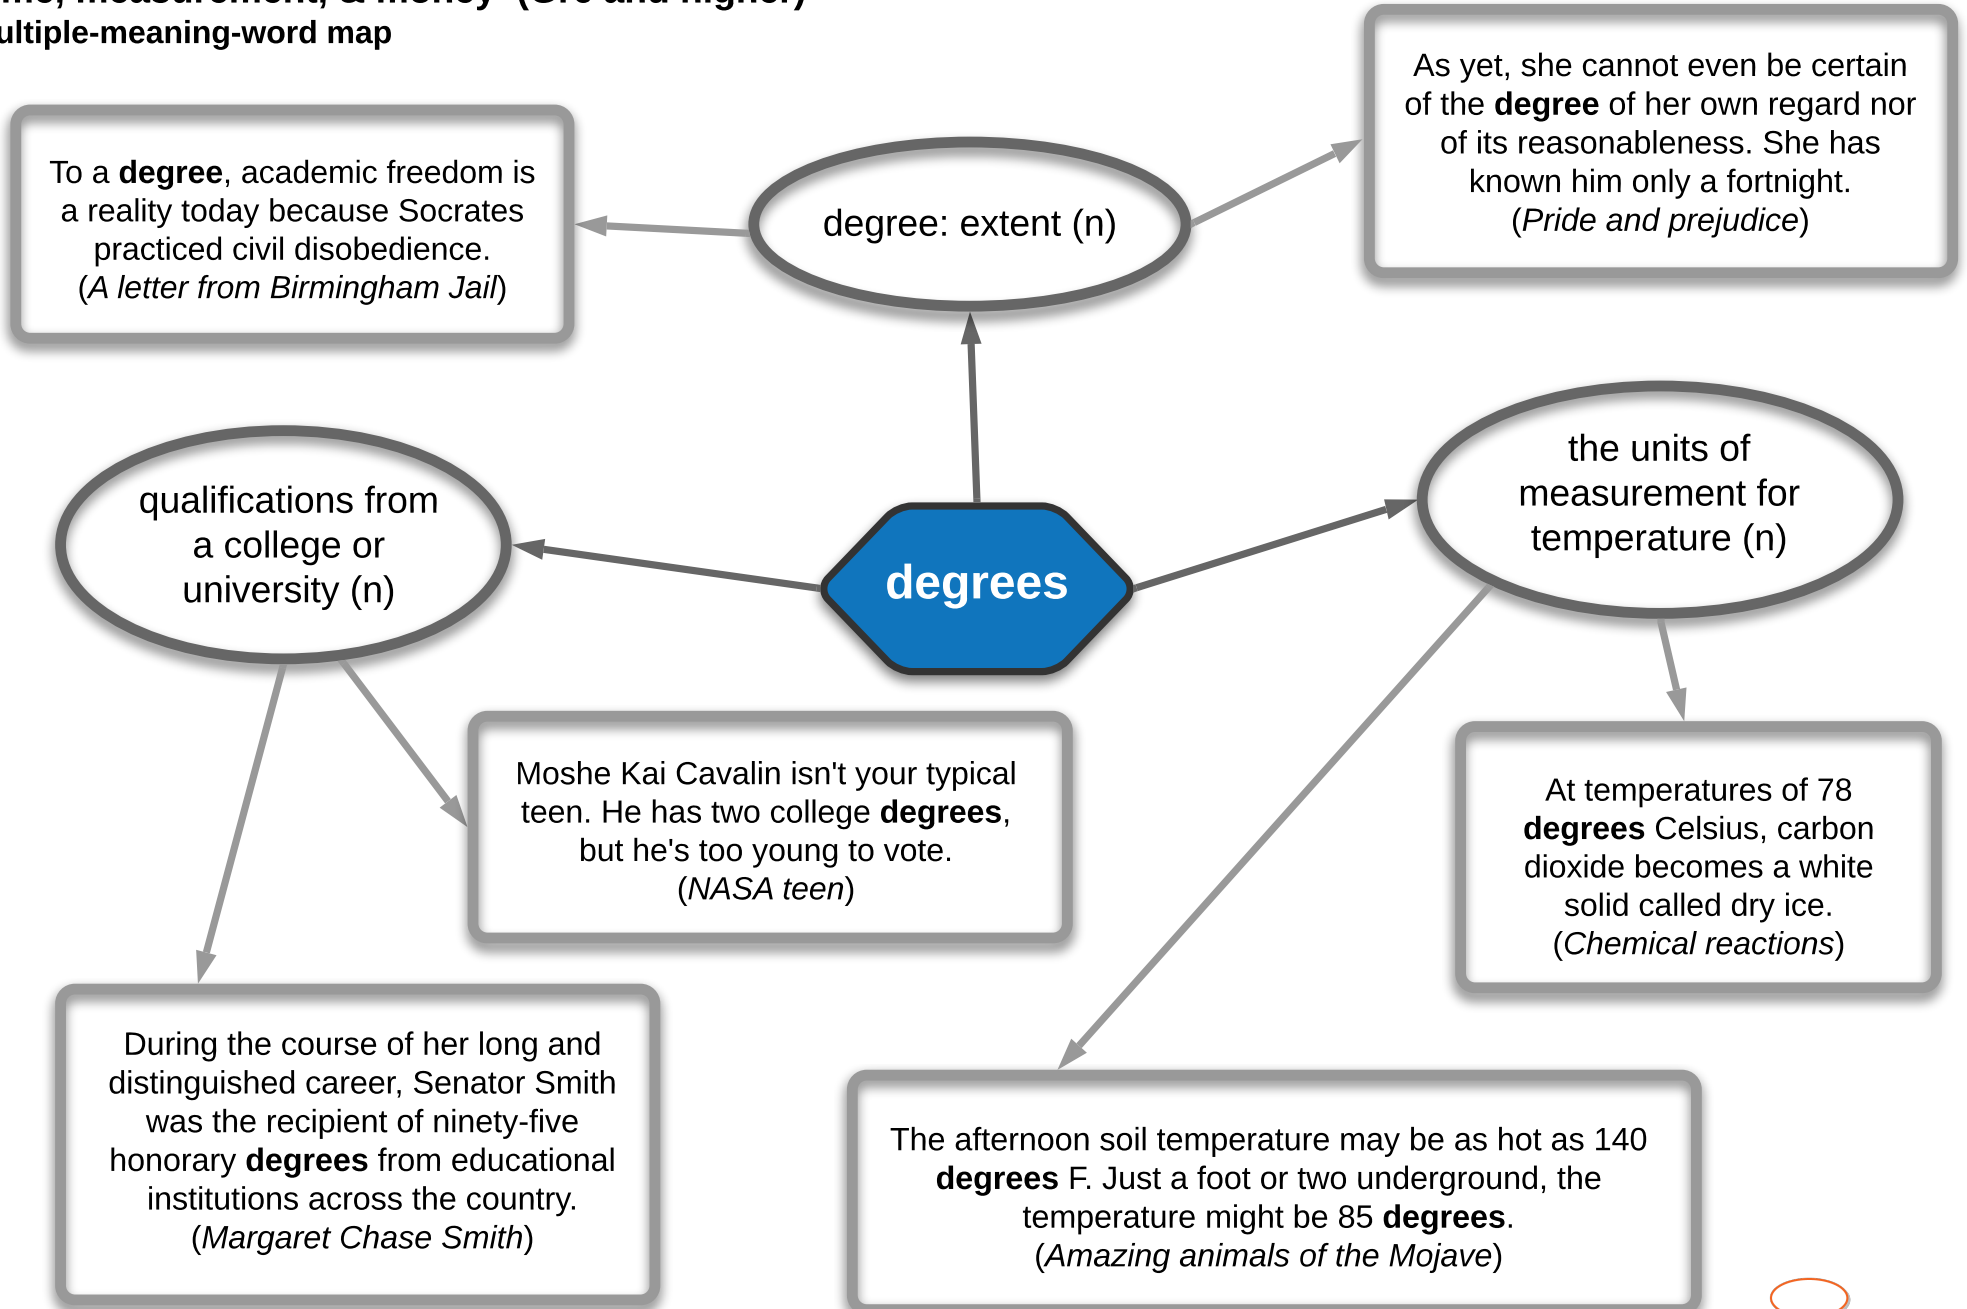

Time, measurement, & money (Gr6 and higher)

Multiple-meaning-word map

© 2020 TextProject, INC. Some rights reserved.
This work is licensed under the Creative Commons Attribution-NonCommercial-NoDerivs 4.0 Unported License.
To view a copy of this license, visit <https://creativecommons.org/licenses/by-nc-nd/4.0/>